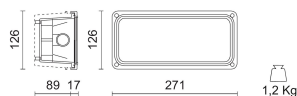

Optical specifications

Light distribution	Symmetric
Emission	Direct
Aiming	Fixed

Weight and dimension

Length (mm)	271
Width (mm)	126
Recessed depth (mm)	89
Cutout width (mm)	126
Weight (Kg)	1.2

Accessories

Product Code	84108
Name	IP 68 rated cable connector
IP rating	IP 68

IP 65 IK 08

Power tolerance $\pm 5\%$ - Luminous flux tolerance $\pm 5\%$ - Measurement uncertainty $\pm 10\%$ - Ta: 25°C

Power tolerance $\pm 5\%$ - Luminous flux tolerance $\pm 5\%$ - Measurement uncertainty $\pm 10\%$ - Ta: 25°C